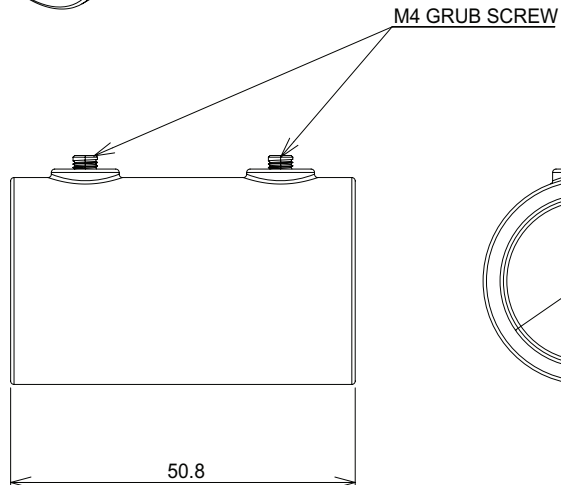

PRODUCT CODE: CL25GC
CONLOK® MALLEABLE CONDUIT BOX

DESCRIPTION

25mm Conlok® Solid Coupler

FINISH

Hot Dipped Galvanised

MATERIAL

Malleable Iron

PACKAGING

Packed in qty 30

ADDITIONAL NOTES

Conforms to BS EN61386-21:2004
Supplied with 12.9 Grade Grub Screw
1 x Allen key is supplied in each inner box

⊕ Values are nominal and with a general tolerance ±5% unless otherwise specified