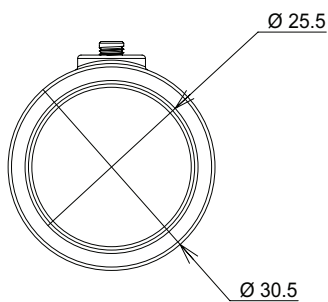

PRODUCT CODE: CL25GC
CONLOK® MALLEABLE CONDUIT BOX

DESCRIPTION

25mm Conlok® Solid Coupler

FINISH

Hot Dipped Galvanised

MATERIAL

Malleable Iron

PACKAGING

Packed in qty 30

ADDITIONAL NOTES

Conforms to BS EN61386-21:2004
Supplied with 12.9 Grade Grub Screw
1 x Allen key is supplied in each inner box

⊕ Values are nominal and with a general tolerance ±5% unless otherwise specified